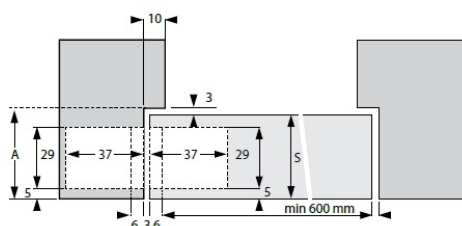

## Description:

Vici Hinge 3-D Left Hand, 111,5x29x36mm Zamak, Alu-Look, 180DG Opening, Max Door Size:1000x2700mm, Max Weight:60 KG, Min Door Thickness:40mm, Vertical,Horizontal & In//Out-, Wards Adjustment without Removing The Door

## Item number:

15.08.110-0

| Units | Box | Carton | HS Code    | Barcode  |
|-------|-----|--------|------------|--|
| Pcs.  | 2   | 36     | 8302100090 |  |
|       |     |        |            | 5704866055970  |

Left hand model

Size: 111,5 x 29 x 36 mm

Size: 111,5 x 29 x 36 mm

Size A is calculated using door thickness +3 mm+gasket thickness. S = min. 40 mm

**SISO A/S**  
Mileparken 11  
DK-2740 Skovlunde  
Denmark  
VAT: DK 24786013