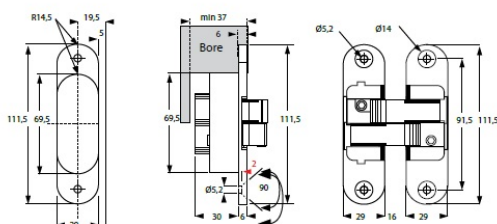

## Description:

Vici Hinge 3-D Left Hand, 111,5x29x36mm Zamak, Alu-Look, 180DG Opening, Max Door Size:1000x2700mm, Max Weight:60 KG, Min Door Thickness:40mm, Vertical,Horizontal & In//Out-, Wards Adjustment without Removing The Door

## Item number:

15.08.110-0

| Units | Box | Carton | HS Code    | Barcode  |
|-------|-----|--------|------------|--|
| Pcs.  | 2   | 36     | 8302100090 |  |
|       |     |        |            | 5704866055970  |

Left hand model

Size: 111,5 x 29 x 36 mm

Size: 111,5 x 29 x 36 mm

Size A is calculated using door thickness +3 mm+gasket thickness. S = min. 40 mm

**SISO A/S**  
Mileparken 11  
DK-2740 Skovlunde  
Denmark  
VAT: DK 24786013